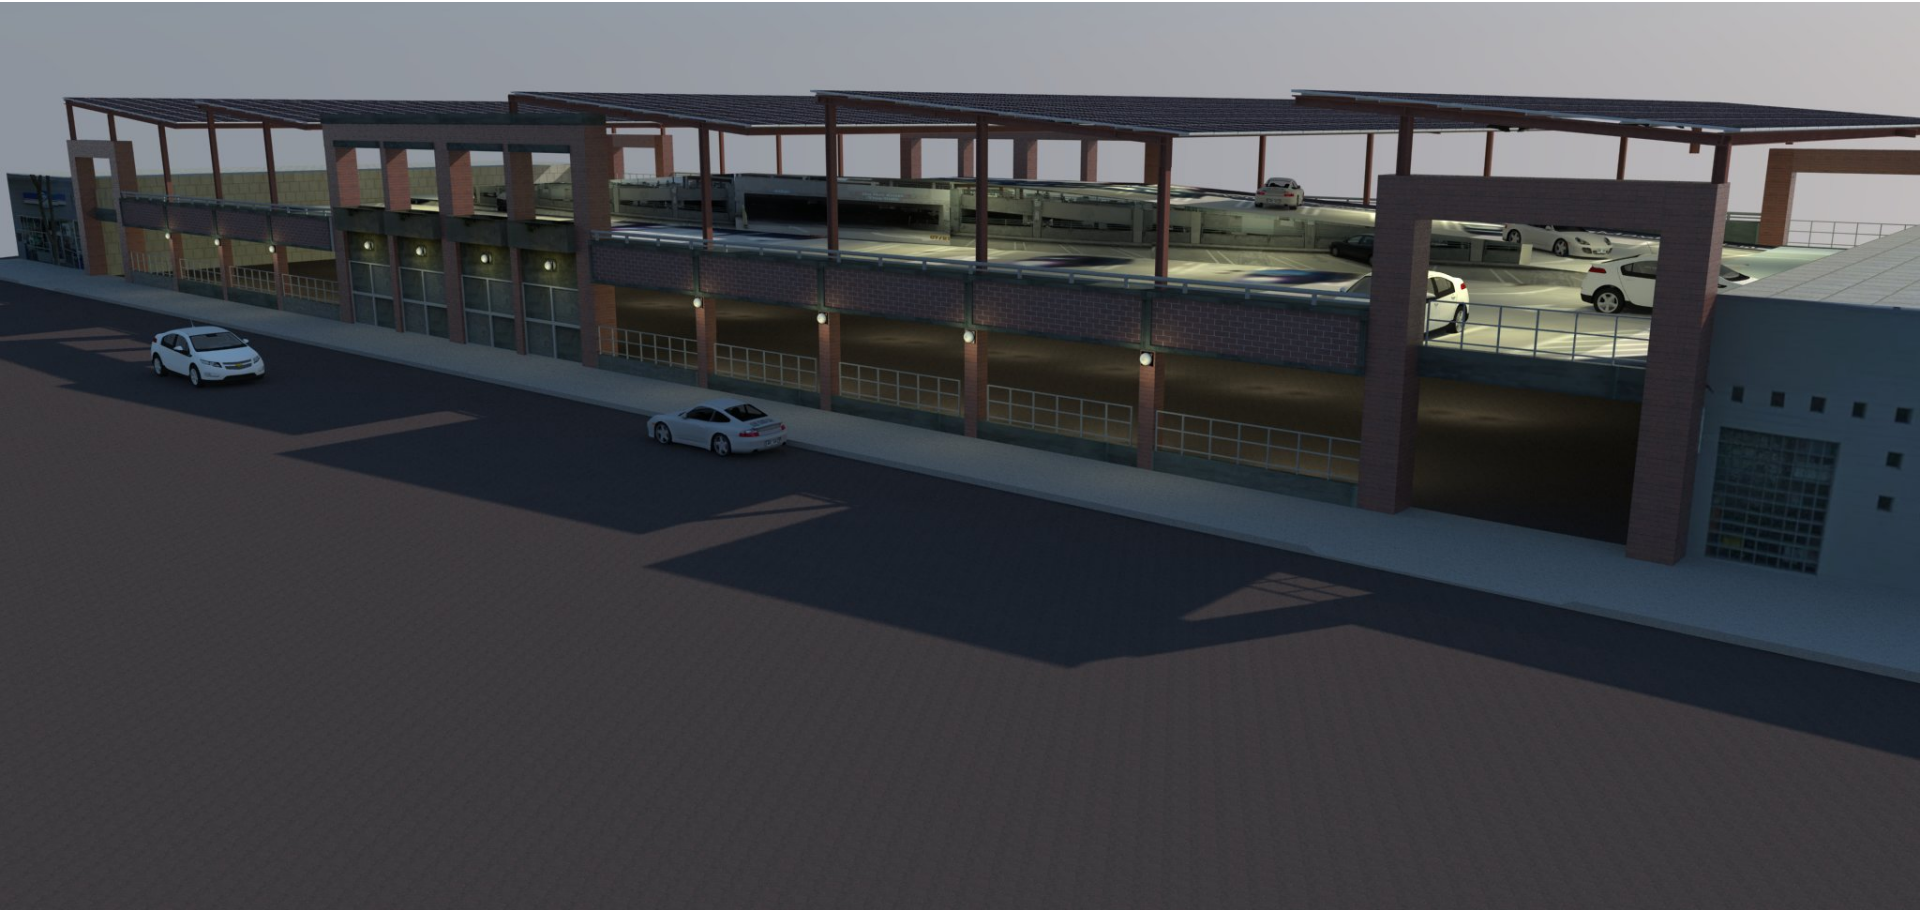

Leveraging the Clean Coalition's Programmatic Expertise

Source: THiNKnrg, Aug2014. Rendering of solarized parking structure in downtown Palo Alto