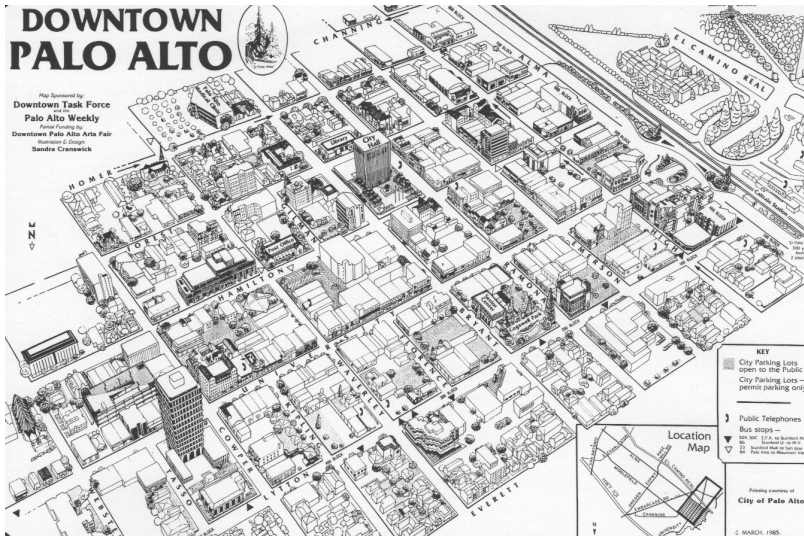

100 Net Zero Energy commercial buildings in downtown Palo Alto

- Address 100% of existing electricity usage
 - Target to eliminate half through energy efficiency measures
 - Procure remainder from local renewable energy generation
- Promote alternatives to natural gas and transportation fossil fuels (fuel switching)
 - Electrify natural gas applications
 - Proliferate EV charging stations to enable electrification of transportation